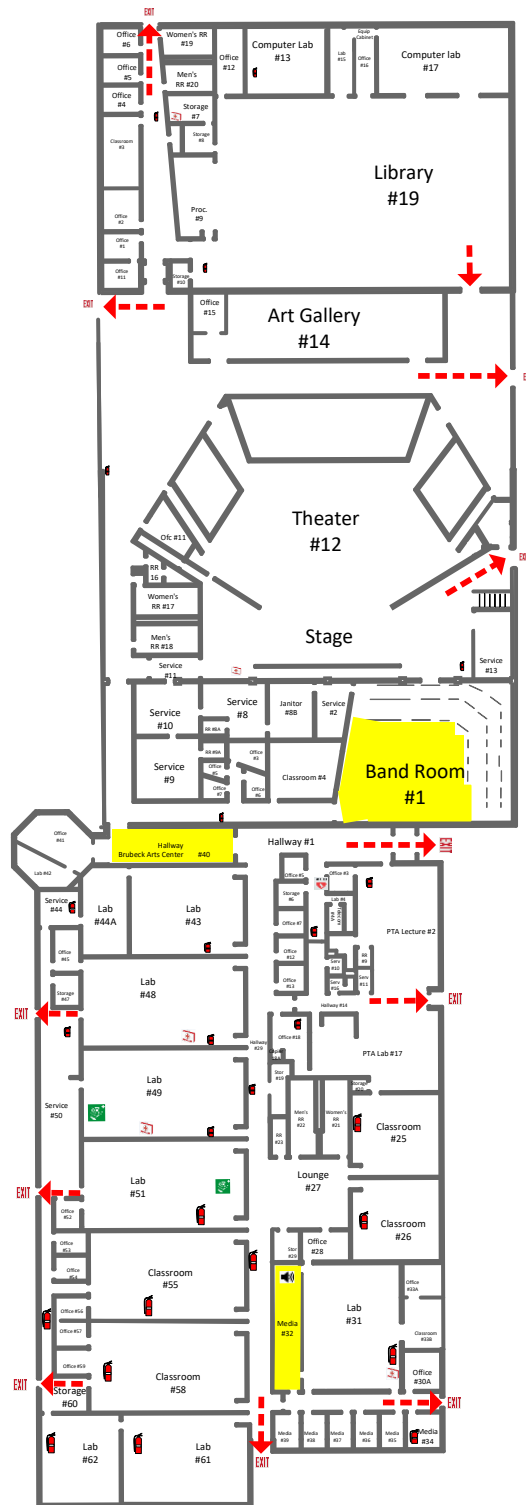

**WABASH VALLEY COLLEGE**  
Bauer Media Center (BMC)  
Science Building (BAC/SB)  
2200 College Drive  
Mt Carmel, IL 62863

	Defibrillator
	Exit Routes
	Designated Shelter Area
	First Aid Kit
	Fire Extinguisher
	Eye Wash Station
	Weather radio

Note: Drawing is not to scale

Note: Drawing Revised 1/3/2025

Note: Map Number 3P