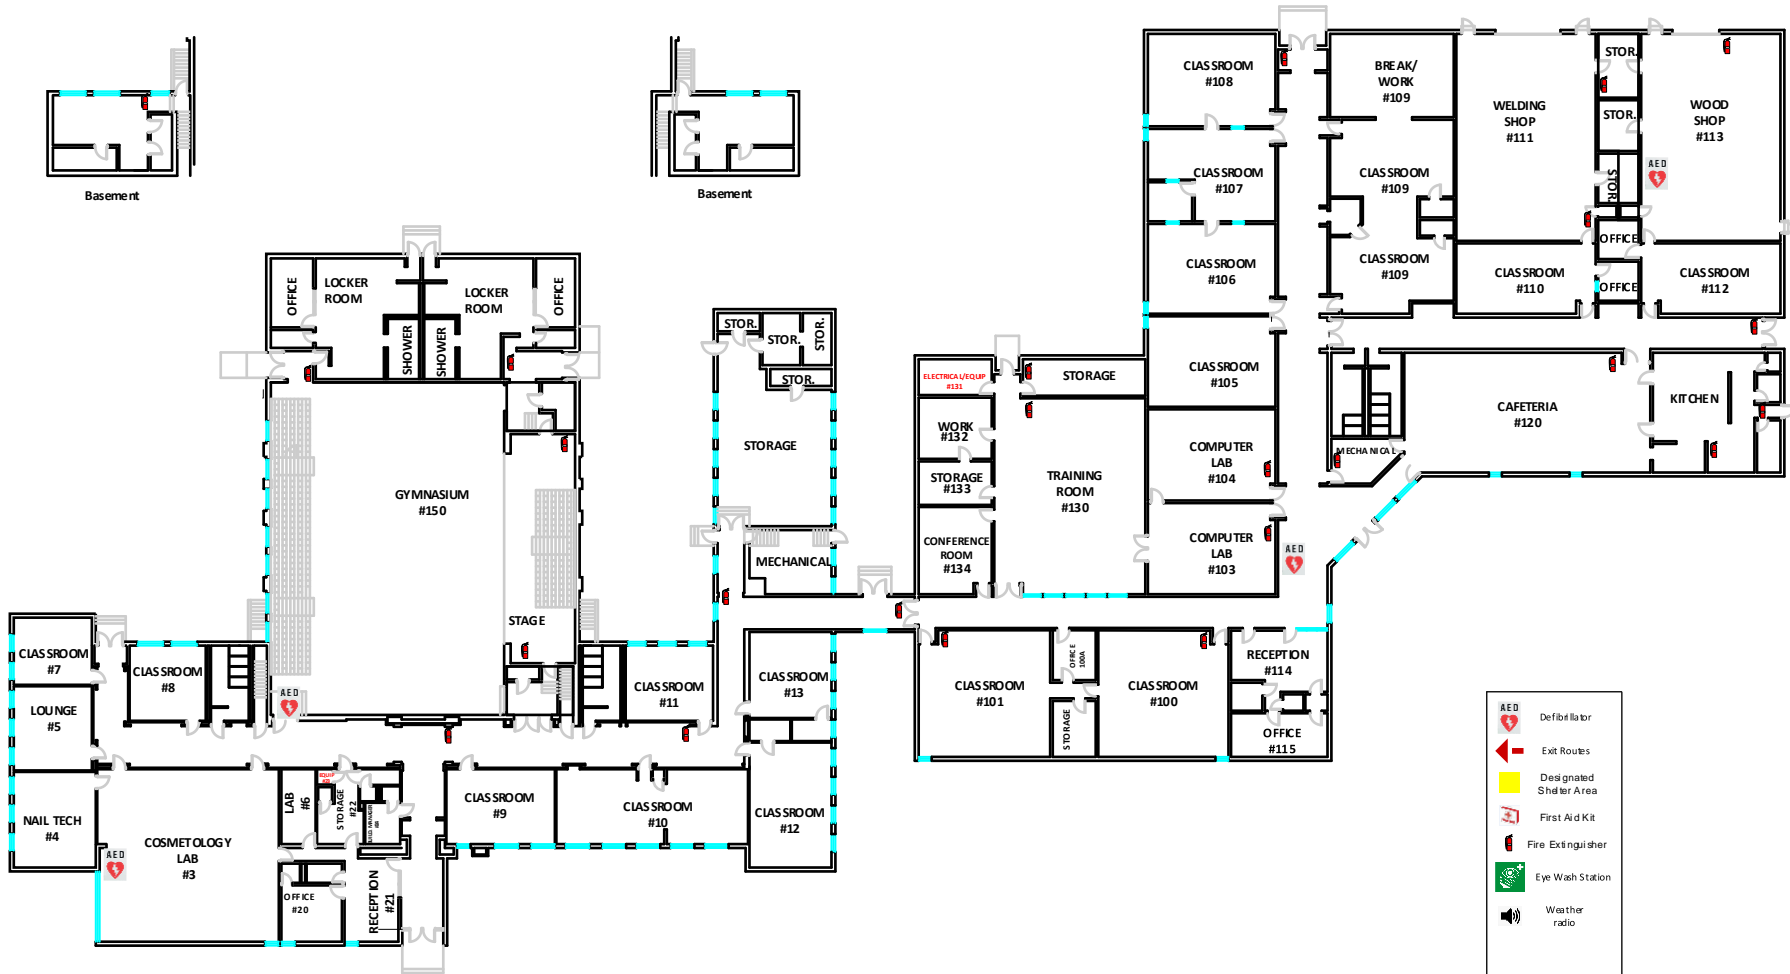

**West Richland Center (WRCTR)**

320 East North Ave  
Noble, IL 62868

Note: Drawing is not to scale

Note: Drawing Revised 9/20/2017

Note: Map Number 5C