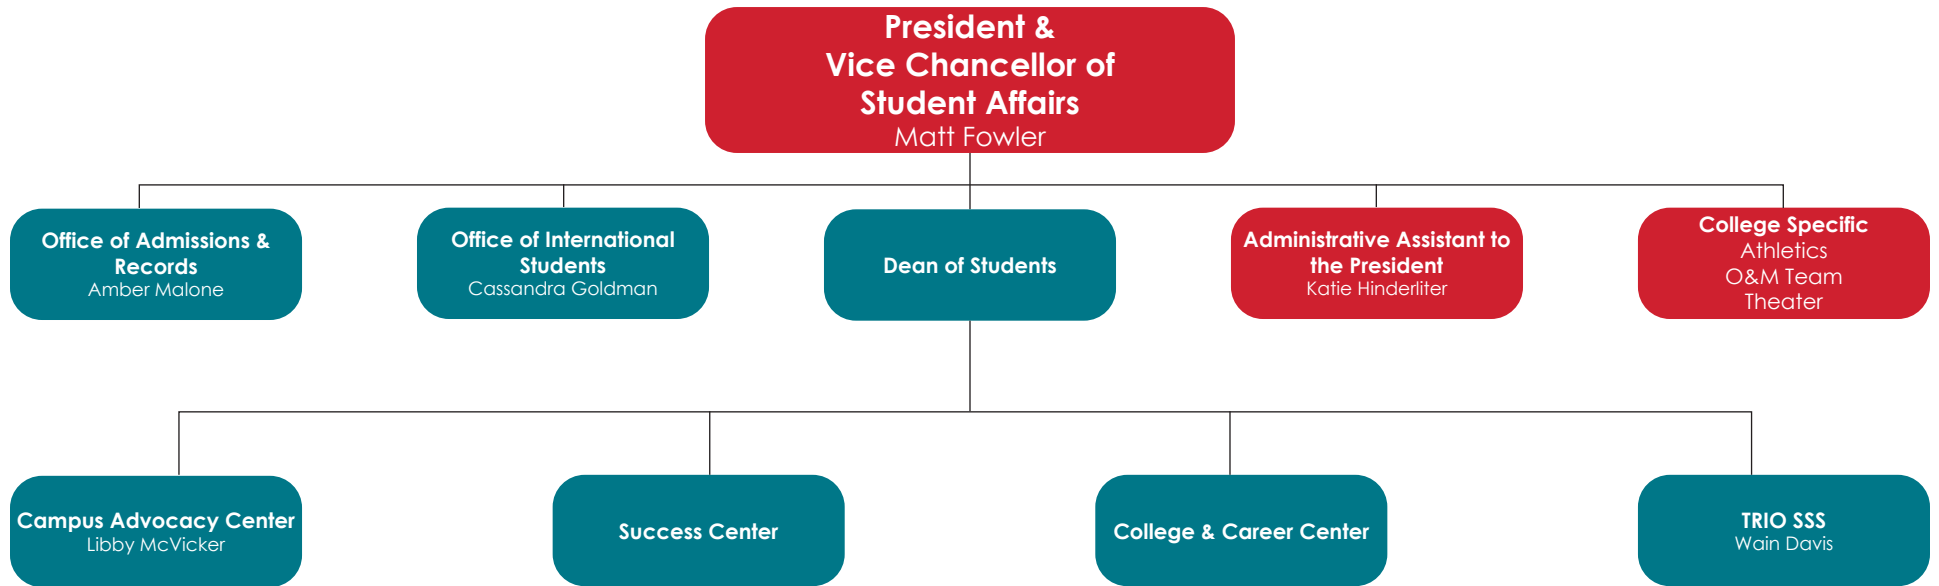

ILLINOIS EASTERN COMMUNITY COLLEGES Administrative Organizational Chart

ILLINOIS EASTERN COMMUNITY COLLEGES Administrative Organizational Chart

Dean of Instruction
Cyndi Boyce

STEM Faculty

Sarah Bergbower
Tammie Bohnhoff
Benjamin Bomer
Carrie Brown
Curtis Brown
Laurel Cutright
Todd Gill
Nixie Hnetkovsky
Steve Hnetkovsky
Andrew King
Aaron Lineberry
Robert Mason
Christian Mathews
Travis Matthews
Jane McCormick
Linda Monge
Richard Poskin
Anuradha Roy
Kimberly Schucker
Nicholas Short
Dennis York

Director of Instructional Services

Amy Tarr

Welding Specialist

Jackson Hemrich

ILLINOIS EASTERN COMMUNITY COLLEGES Administrative Organizational Chart

ILLINOIS EASTERN COMMUNITY COLLEGES Administrative Organizational Chart

Director of Academic Records
Jamie Carman

ILLINOIS EASTERN COMMUNITY COLLEGES Administrative Organizational Chart