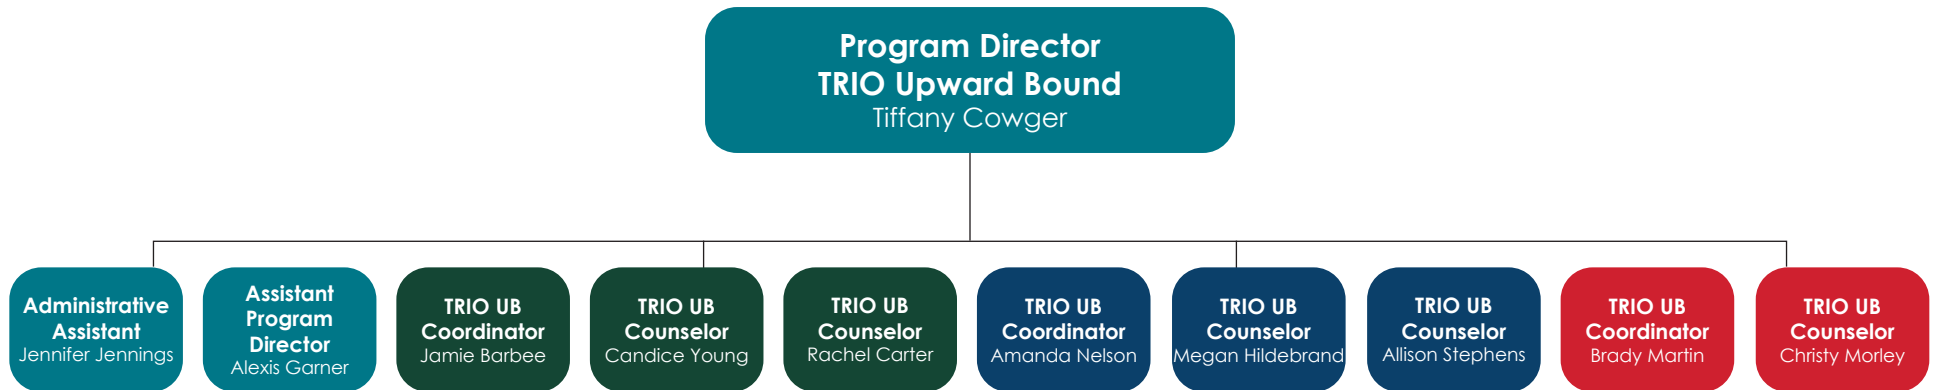

ILLINOIS EASTERN COMMUNITY COLLEGES Administrative Organizational Chart

ILLINOIS EASTERN COMMUNITY COLLEGES Administrative Organizational Chart

Dean of Instruction
Cyndi Boyce

STEM Faculty

Sarah Bergbower
Tammie Bohnhoff
Benjamin Bomer
Carrie Brown
Curtis Brown
Laurel Cutright
Todd Gill
Nixie Hnetkovsky
Steve Hnetkovsky
Andrew King
Aaron Lineberry
Robert Mason
Christian Mathews
Travis Matthews
Jane McCormick
Linda Monge
Richard Poskin
Anuradha Roy
Kimberly Schucker
Nicholas Short
Dennis York

Director of Instructional Services

Amy Tarr

Welding Specialist

Jackson Hemrich

ILLINOIS EASTERN COMMUNITY COLLEGES Administrative Organizational Chart

ILLINOIS EASTERN COMMUNITY COLLEGES Administrative Organizational Chart

Director of Academic Records
Jamie Carman

ILLINOIS EASTERN COMMUNITY COLLEGES Administrative Organizational Chart