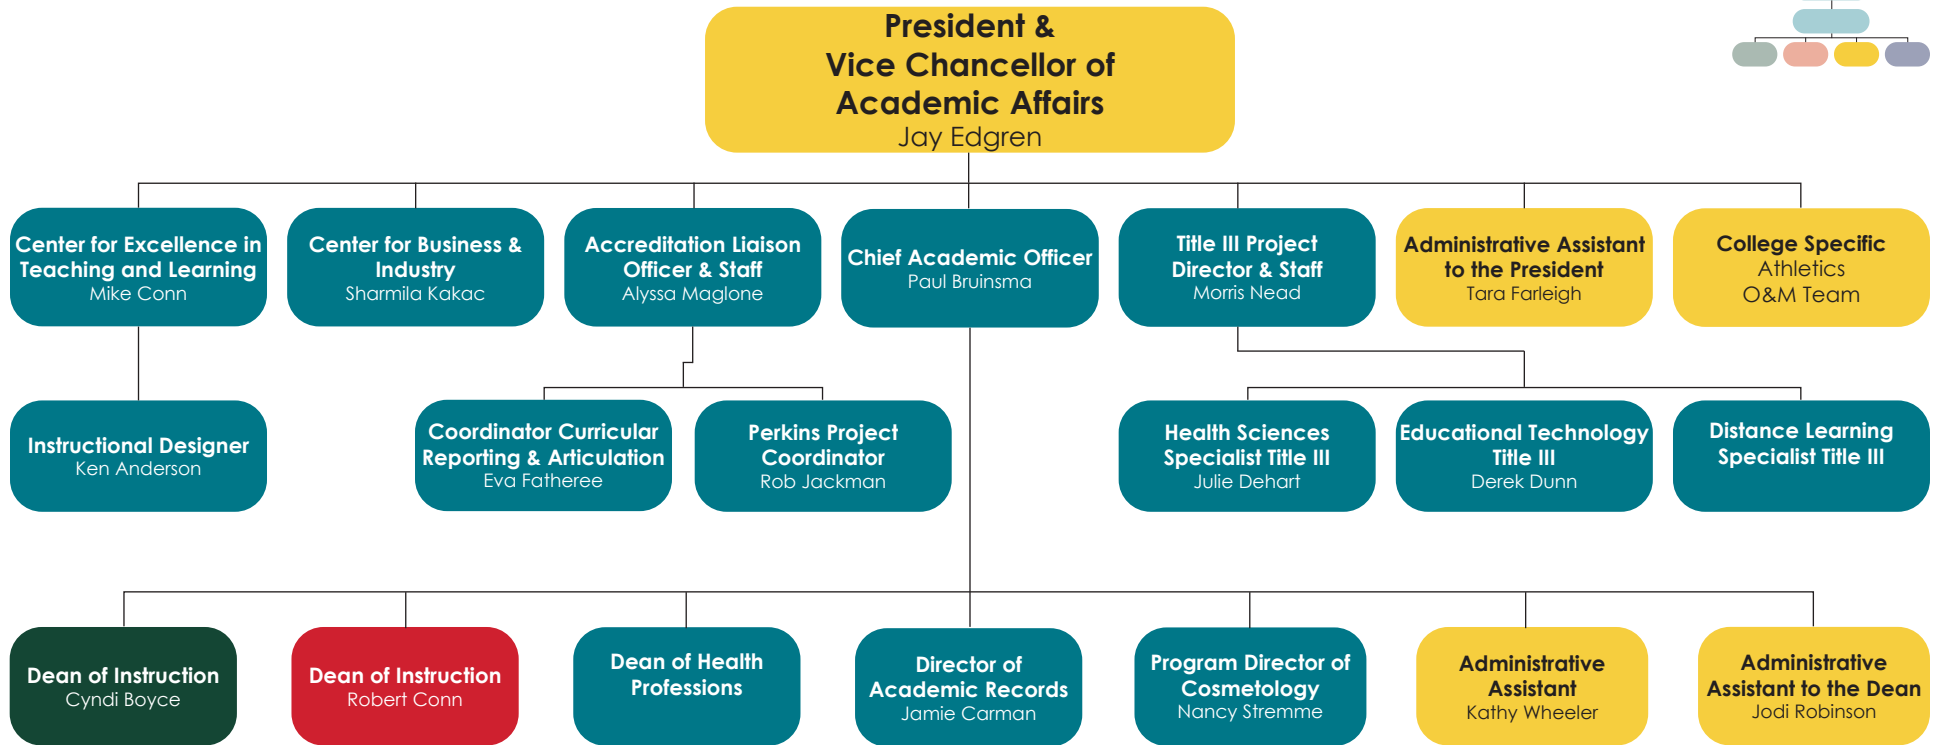

ILLINOIS EASTERN COMMUNITY COLLEGES Administrative Organizational Chart

ILLINOIS EASTERN COMMUNITY COLLEGES Administrative Organizational Chart

Dean of Instruction
Cyndi Boyce

STEM Faculty

Sarah Bergbower
Tammie Bohnhoff
Benjamin Bomer
Carrie Brown
Curtis Brown
Laurel Cutright
Todd Gill
Nixie Hnetkovsky
Steve Hnetkovsky
Andrew King
Aaron Lineberry
Robert Mason
Christian Mathews
Travis Matthews
Jane McCormick
Linda Monge
Richard Poskin
Anuradha Roy
Kimberly Schucker
Nicholas Short
Dennis York

Director of Instructional Services

Amy Tarr

Welding Specialist

Jackson Hemrich

ILLINOIS EASTERN COMMUNITY COLLEGES Administrative Organizational Chart

ILLINOIS EASTERN COMMUNITY COLLEGES Administrative Organizational Chart