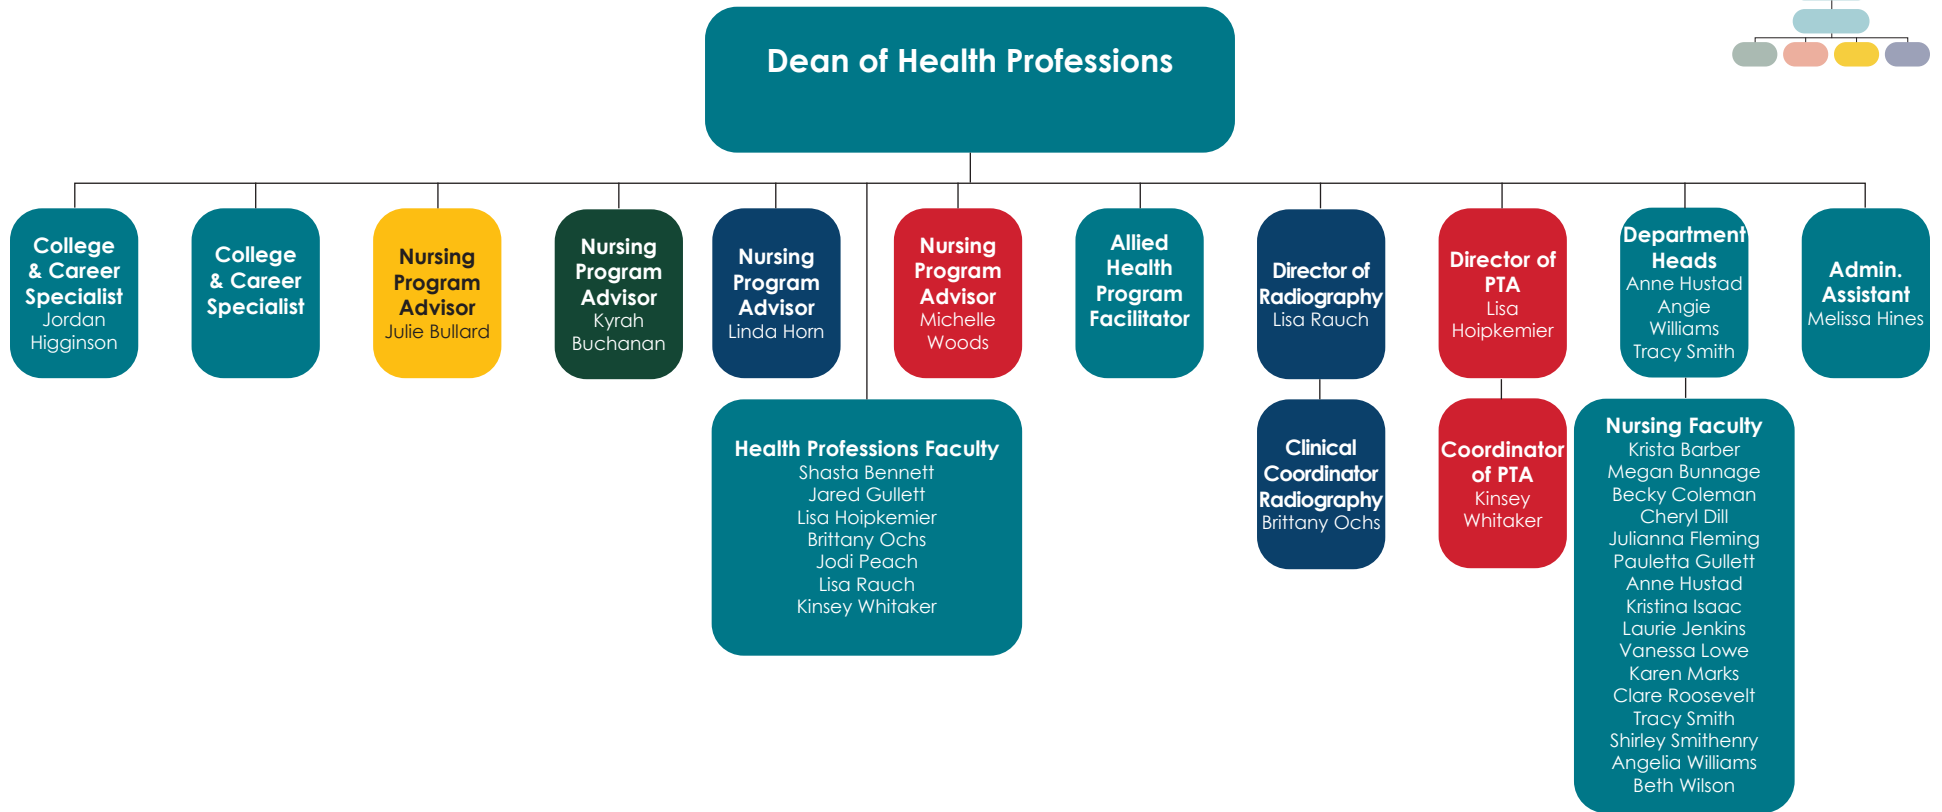

ILLINOIS EASTERN COMMUNITY COLLEGES Administrative Organizational Chart

ILLINOIS EASTERN COMMUNITY COLLEGES Administrative Organizational Chart

Dean of Instruction
Cyndi Boyce

STEM Faculty

Sarah Bergbower
Tammie Bohnhoff
Benjamin Bomer
Carrie Brown
Curtis Brown
Laurel Cutright
Todd Gill
Nixie Hnetkovsky
Steve Hnetkovsky
Andrew King
Aaron Lineberry
Robert Mason
Christian Mathews
Travis Matthews
Jane McCormick
Linda Monge
Richard Poskin
Anuradha Roy
Kimberly Schucker
Nicholas Short
Dennis York

Director of Instructional Services

Amy Tarr

Welding Specialist

Jackson Hemrich

ILLINOIS EASTERN COMMUNITY COLLEGES Administrative Organizational Chart

ILLINOIS EASTERN COMMUNITY COLLEGES Administrative Organizational Chart

Director of Academic Records
Jamie Carman

ILLINOIS EASTERN COMMUNITY COLLEGES Administrative Organizational Chart