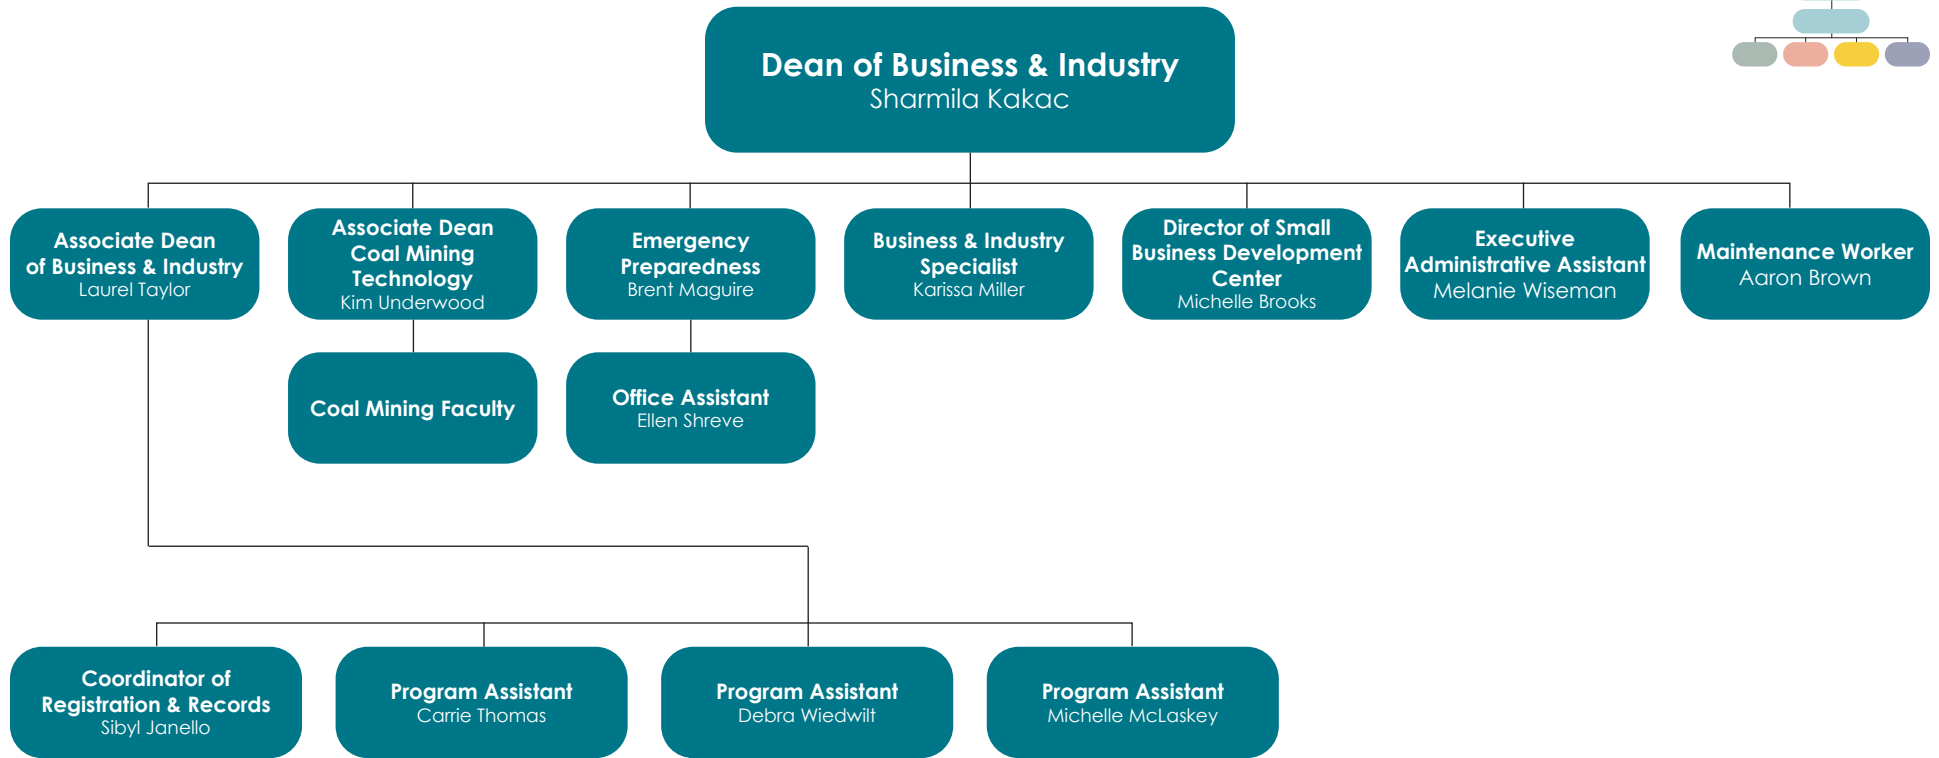

ILLINOIS EASTERN COMMUNITY COLLEGES Administrative Organizational Chart

ILLINOIS EASTERN COMMUNITY COLLEGES Administrative Organizational Chart

Dean of Instruction
Cyndi Boyce

STEM Faculty

Sarah Bergbower
Tammie Bohnhoff
Benjamin Bomer
Carrie Brown
Curtis Brown
Laurel Cutright
Todd Gill
Nixie Hnetkovsky
Steve Hnetkovsky
Andrew King
Aaron Lineberry
Robert Mason
Christian Mathews
Travis Matthews
Jane McCormick
Linda Monge
Richard Poskin
Anuradha Roy
Kimberly Schucker
Nicholas Short
Dennis York

Director of Instructional Services

Amy Tarr

Welding Specialist

Jackson Hemrich

ILLINOIS EASTERN COMMUNITY COLLEGES Administrative Organizational Chart

ILLINOIS EASTERN COMMUNITY COLLEGES Administrative Organizational Chart