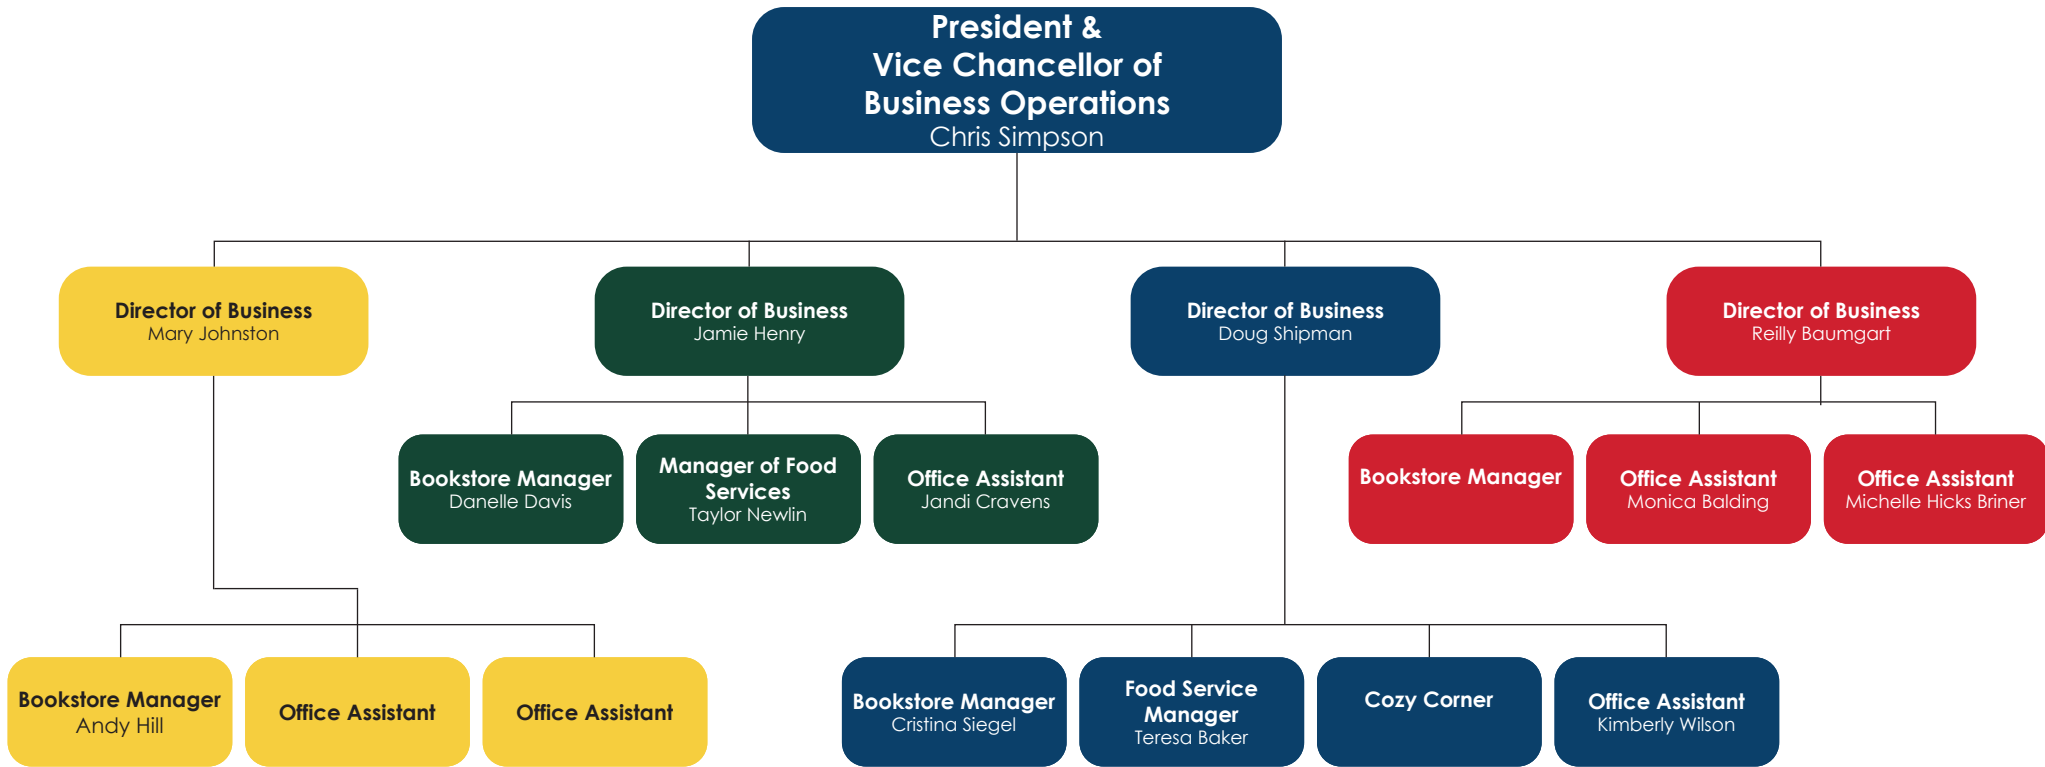

ILLINOIS EASTERN COMMUNITY COLLEGES Administrative Organizational Chart

ILLINOIS EASTERN COMMUNITY COLLEGES Administrative Organizational Chart

Dean of Instruction
Cyndi Boyce

STEM Faculty

Sarah Bergbower
Tammie Bohnhoff
Benjamin Bomer
Carrie Brown
Curtis Brown
Laurel Cutright
Todd Gill
Nixie Hnetkovsky
Steve Hnetkovsky
Andrew King
Aaron Lineberry
Robert Mason
Christian Mathews
Travis Matthews
Jane McCormick
Linda Monge
Richard Poskin
Anuradha Roy
Kimberly Schucker
Nicholas Short
Dennis York

Director of Academic Records
Jamie Carman

ILLINOIS EASTERN COMMUNITY COLLEGES Administrative Organizational Chart