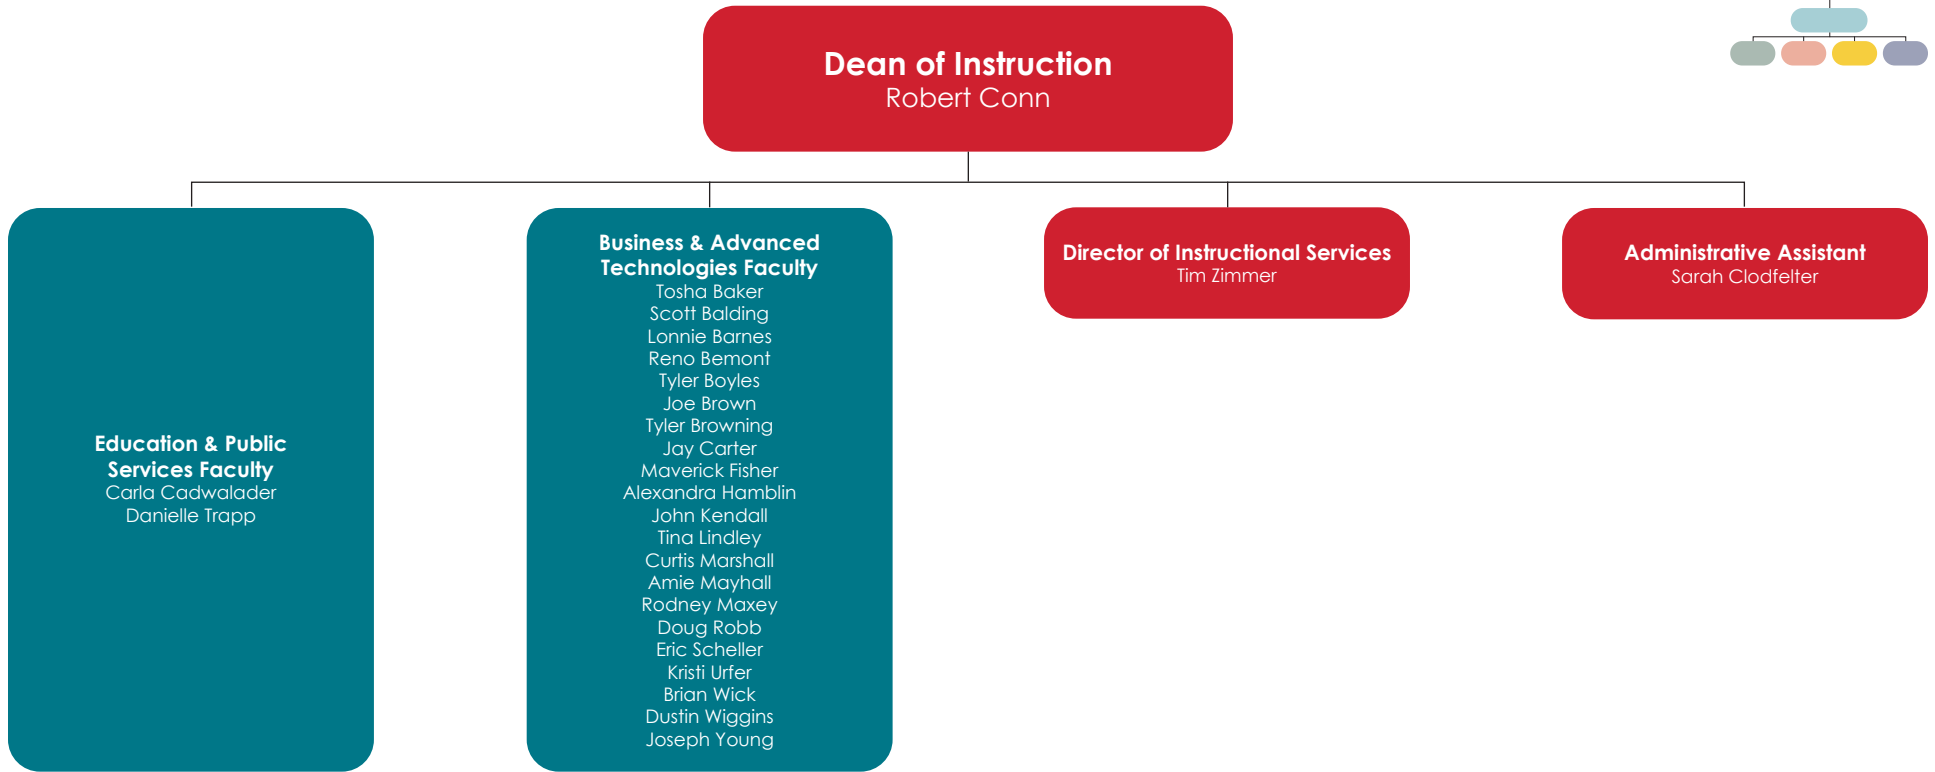

ILLINOIS EASTERN COMMUNITY COLLEGES Administrative Organizational Chart

ILLINOIS EASTERN COMMUNITY COLLEGES Administrative Organizational Chart

Dean of Instruction
Cyndi Boyce

STEM Faculty

Sarah Bergbower
Tammie Bohnhoff
Benjamin Bomer
Carrie Brown
Curtis Brown
Laurel Cutright
Todd Gill
Nixie Hnetkovsky
Steve Hnetkovsky
Andrew King
Aaron Lineberry
Robert Mason
Christian Mathews
Travis Matthews
Jane McCormick
Linda Monge
Richard Poskin
Anuradha Roy
Kimberly Schucker
Nicholas Short
Dennis York

Director of Instructional Services

Amy Tarr

Welding Specialist

Jackson Hemrich

ILLINOIS EASTERN COMMUNITY COLLEGES Administrative Organizational Chart

ILLINOIS EASTERN COMMUNITY COLLEGES Administrative Organizational Chart