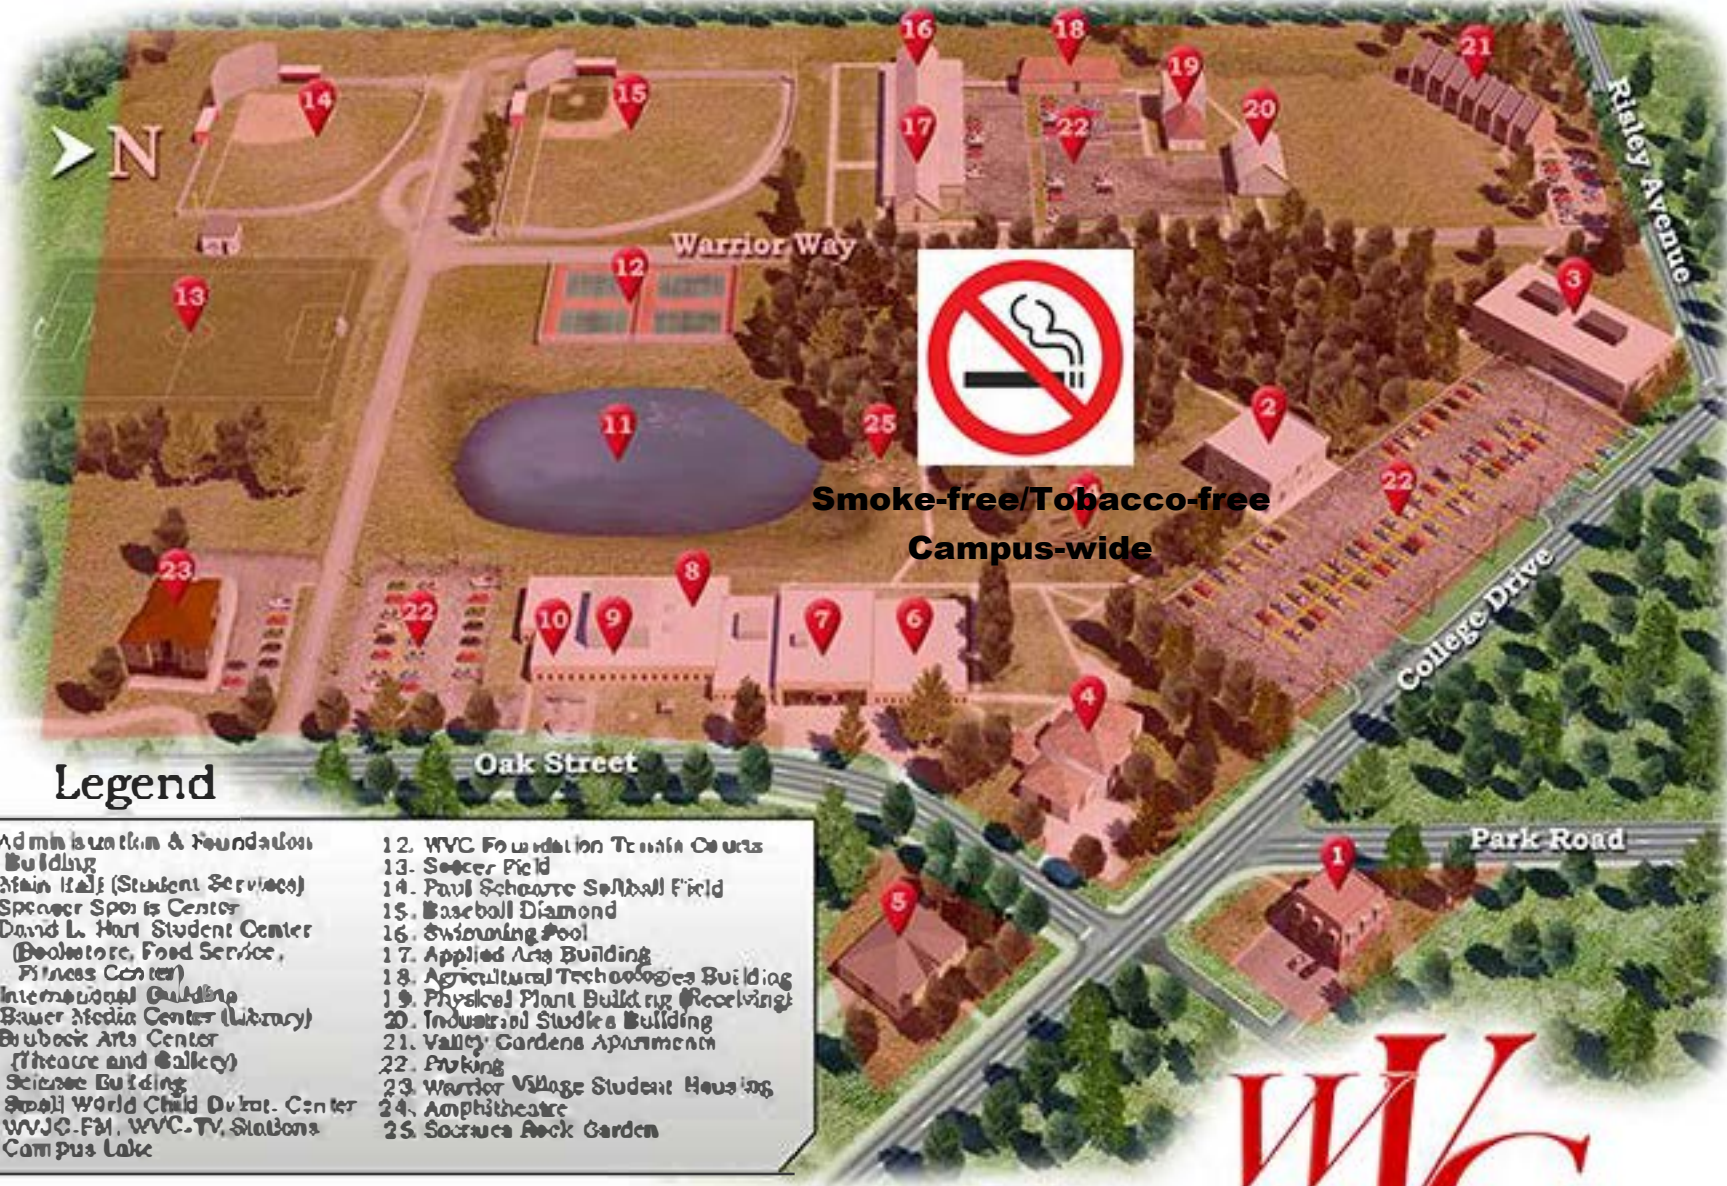

Wabash Valley College

Campus Map

Legend

- | | |
|---|---|
| 1. Administration & Foundation Building | 12. WVC Foundation Tennis Courts |
| 2. Main Hall (Student Services) | 13. Soccer Field |
| 3. Spencer Sports Center | 14. Paul Schaefer Softball Field |
| 4. David L. Hart Student Center (Bookstore, Food Service, Fitness Center) | 15. Baseball Diamond |
| 5. International Building | 16. Swimming Pool |
| 6. Bauer Media Center (Library) | 17. Applied Arts Building |
| 7. Dubock Arts Center (Theatre and Gallery) | 18. Agricultural Technologies Building |
| 8. Science Building | 19. Physical Plant Building (Receiving) |
| 9. Small World Child Development Center | 20. Industrial Studies Building |
| 10. WVJC-FM, WVC-TV Stations | 21. Valley Gardens Apartments |
| 11. Campus Lake | 22. Parking |
| | 23. Warrior Village Student Housing |
| | 24. Amphitheatre |
| | 25. Socrates Rock Garden |

WVC