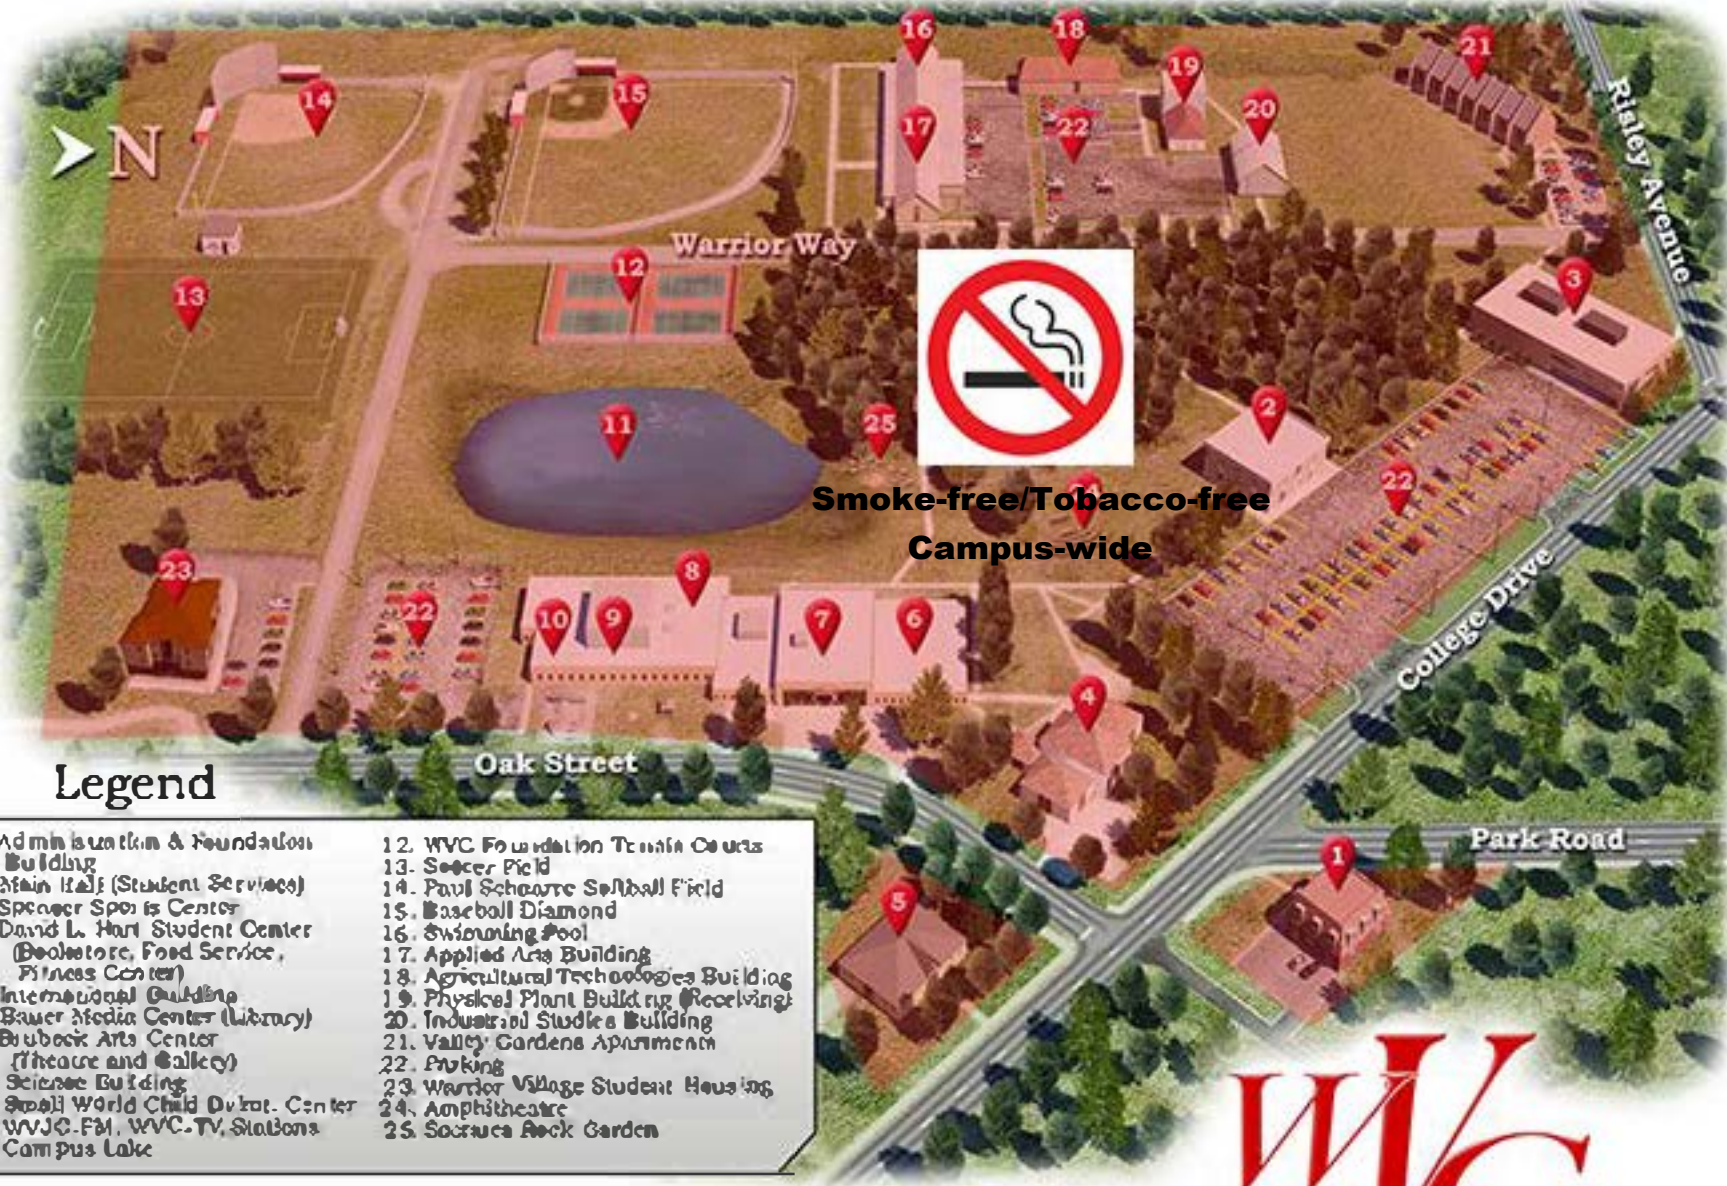

# Wabash Valley College

## Campus Map

### Legend

- |   |   |
|---|---|
| 1. Administration & Foundation Building                                   | 12. WVC Foundation Tennis Courts        |
| 2. Main Hall (Student Services)   | 13. Soccer Field                        |
| 3. Spencer Sports Center  | 14. Paul Schaefer Softball Field        |
| 4. David L. Hart Student Center (Bookstore, Food Service, Fitness Center) | 15. Baseball Diamond                    |
| 5. International Building   | 16. Swimming Pool                       |
| 6. Bauer Media Center (Library)   | 17. Applied Arts Building               |
| 7. Dubock Arts Center (Theatre and Gallery)                               | 18. Agricultural Technologies Building  |
| 8. Science Building   | 19. Physical Plant Building (Receiving) |
| 9. Small World Child Development Center                                   | 20. Industrial Studies Building         |
| 10. WVJC-FM, WVC-TV Stations  | 21. Valley Gardens Apartments           |
| 11. Campus Lake   | 22. Parking                             |
|   | 23. Warrior Village Student Housing     |
|   | 24. Amphitheatre                        |
|   | 25. Socrates Rock Garden                |