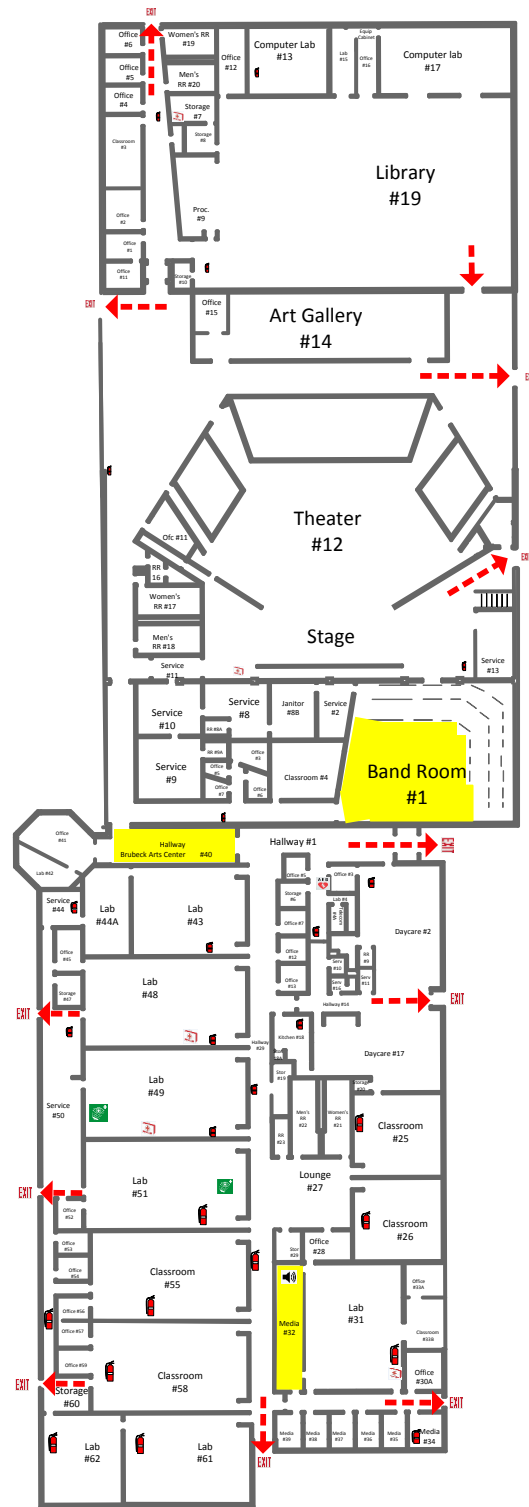

WABASH VALLEY COLLEGE
Bauer Media Center (BMC)
Science Building (BAC/SB)
2200 College Drive
Mt Carmel, IL 62863

	Defibrillator
	Exit Routes
	Designated Shelter Area
	First Aid Kit
	Fire Extinguisher
	Eye Wash Station
	Weather radio

Note: Drawing is not to scale

Note: Drawing Revised 8/1/2014