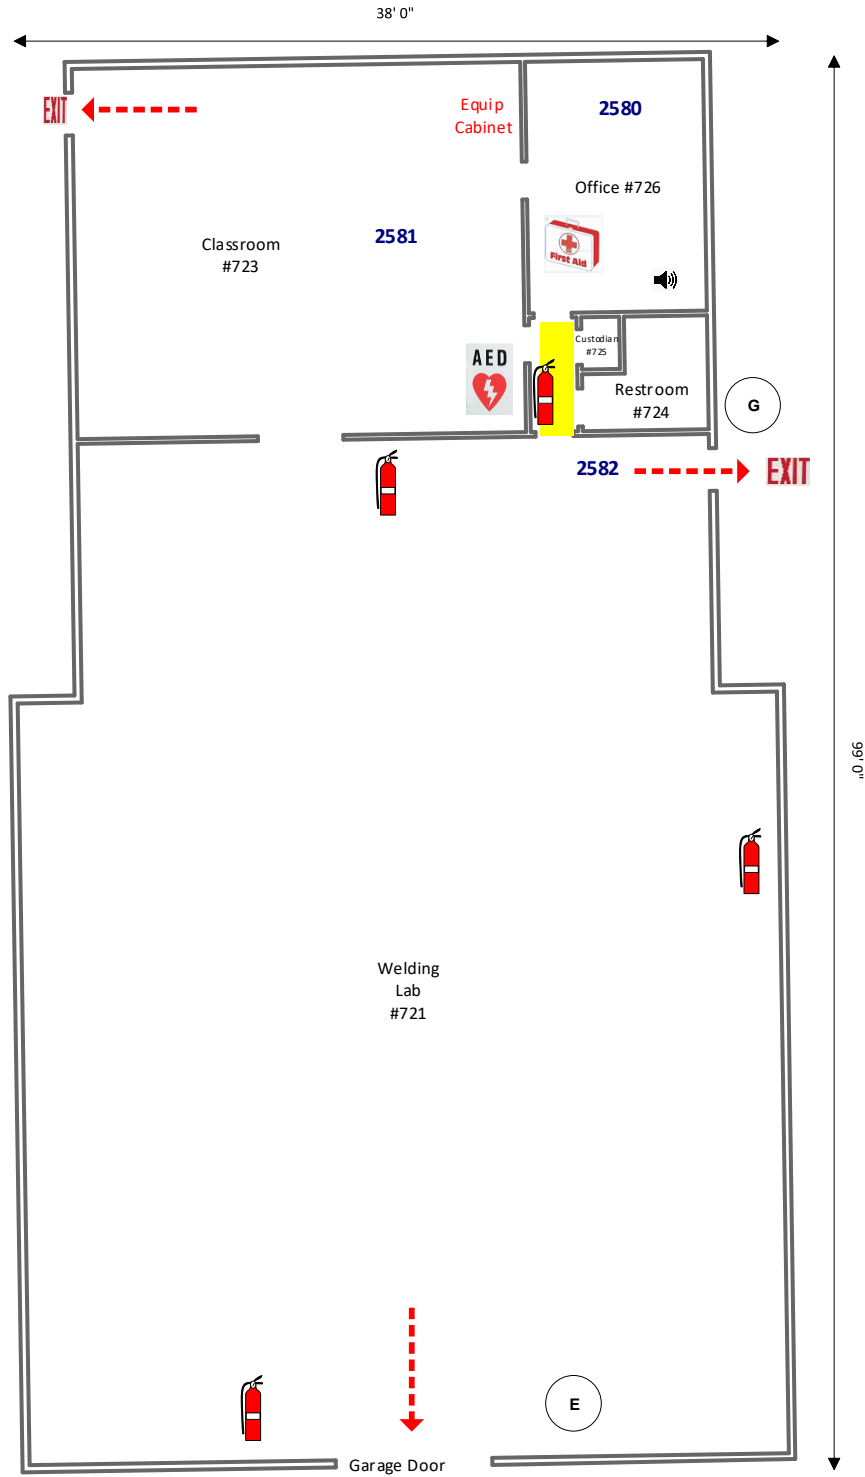

OLNEY CENTRAL COLLEGE
 Welding and Metallurgy (WT)
 1044 W Saint John St
 Olney, IL 62450

Note: Drawing is not to scale

Note: Drawing Revised 9/21/2017

Note: Map Number 2N

	Defibrillator
	Exit Routes
	Designated Shelter Area
	First Aid Kit
	Fire Extinguisher
	Electrical Shut Off
	Water Shut Off
	Gas Shut Off
	Eye Wash Station
	Weather radio
	Surveillance Camera