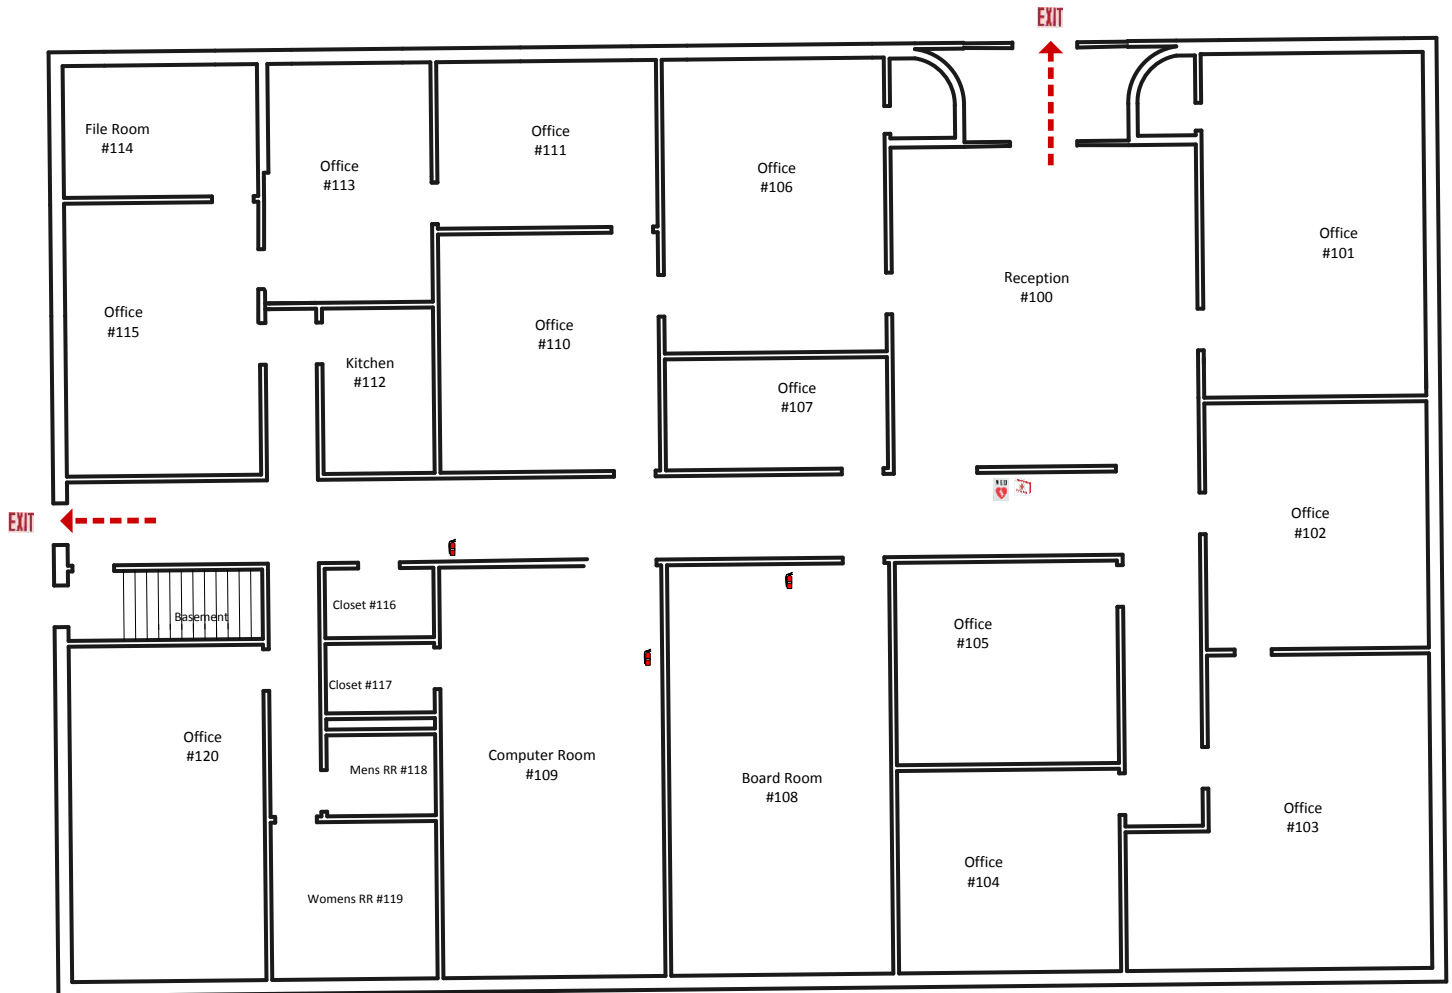

IECC Central Office (CO)  
233 E Chestnut St  
Olney, IL 62450

Note: Drawing is not to scale

Note: Drawing Revised 9/18/2015

Note: Map Number 5A